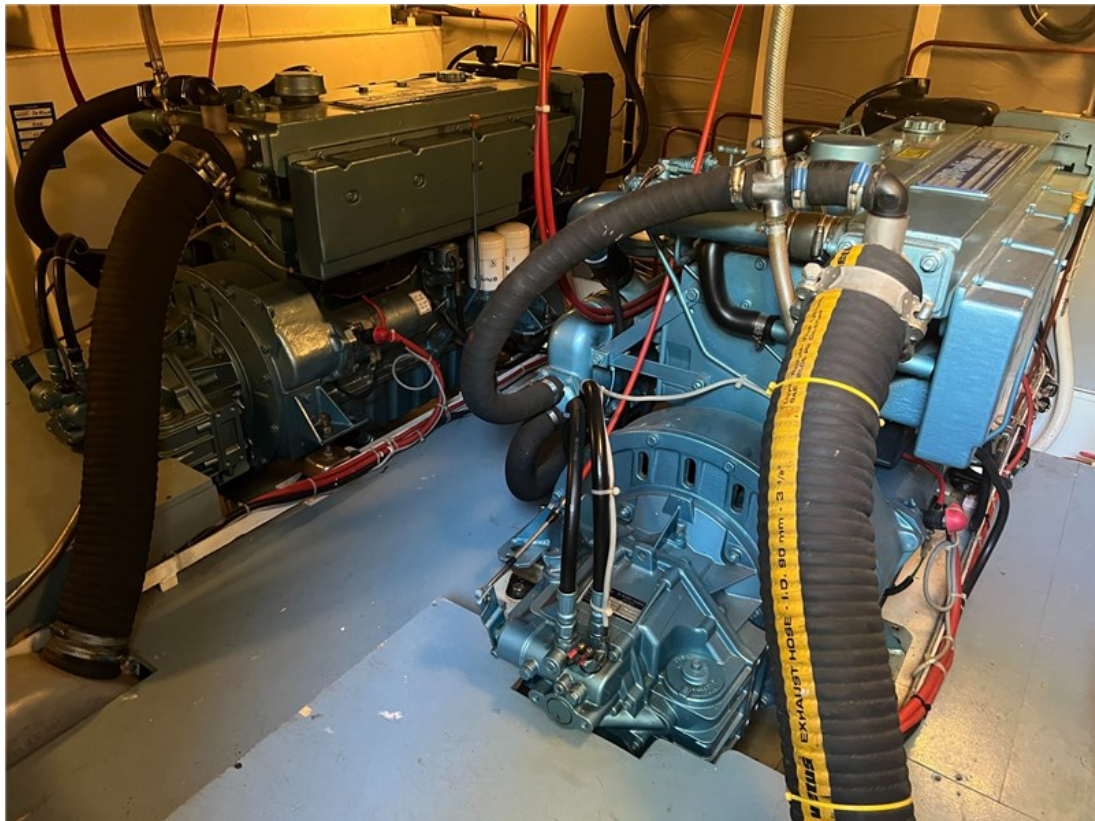

J.P. Broekhovenstraat 37
8081 HB Elburg
The Netherlands

Referentie
B24084210

info@elburgyachting.nl
www.elburgyachting.nl
+31 525 68 68 68

ELBURG YACHTING®

international yachtbrokers

Gegevens worden geacht juist te zijn, doch worden niet gegarandeerd. - Whilst every care has been taken in the preparation of the particulars, their correctness is not guaranteed.