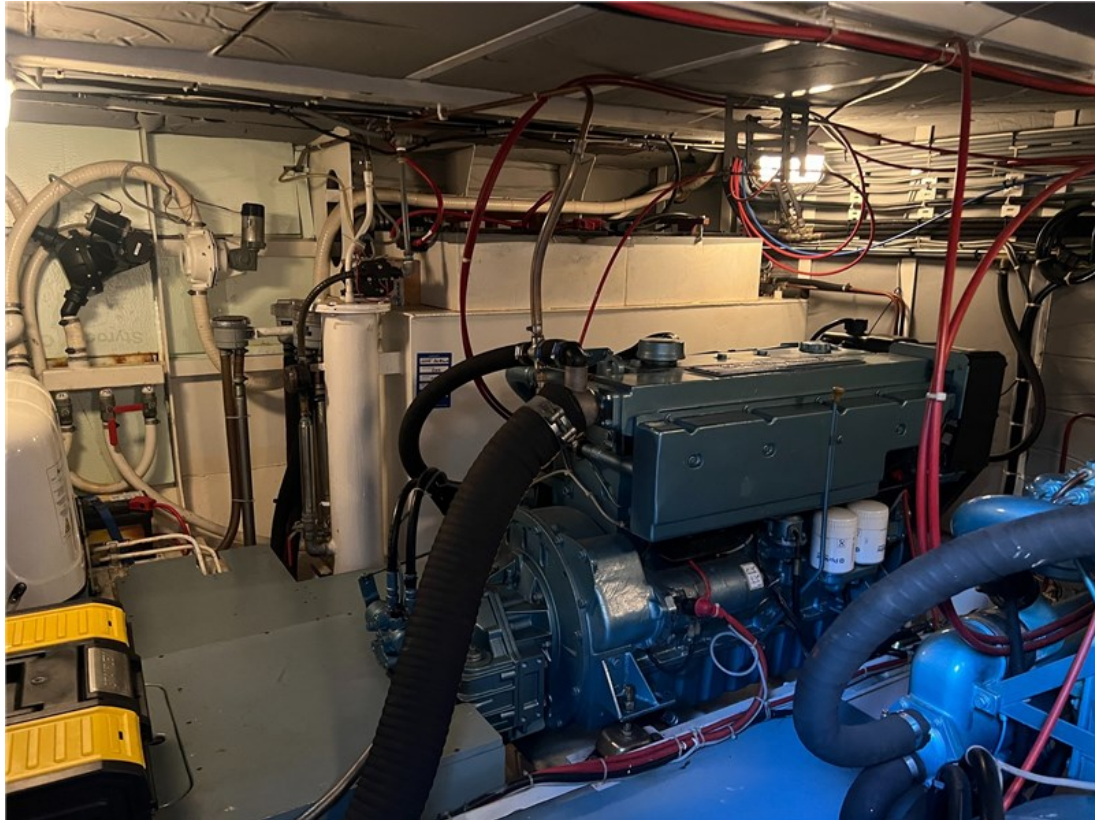

J.P. Broekhovenstraat 37
8081 HB Elburg
The Netherlands

Referentie
B24084210

info@elburgyachting.nl
www.elburgyachting.nl
+31 525 68 68 68

ELBURG YACHTING®

international yachtbrokers

Gegevens worden geacht juist te zijn, doch worden niet gegarandeerd. - Whilst every care has been taken in the preparation of the particulars, their correctness is not guaranteed.